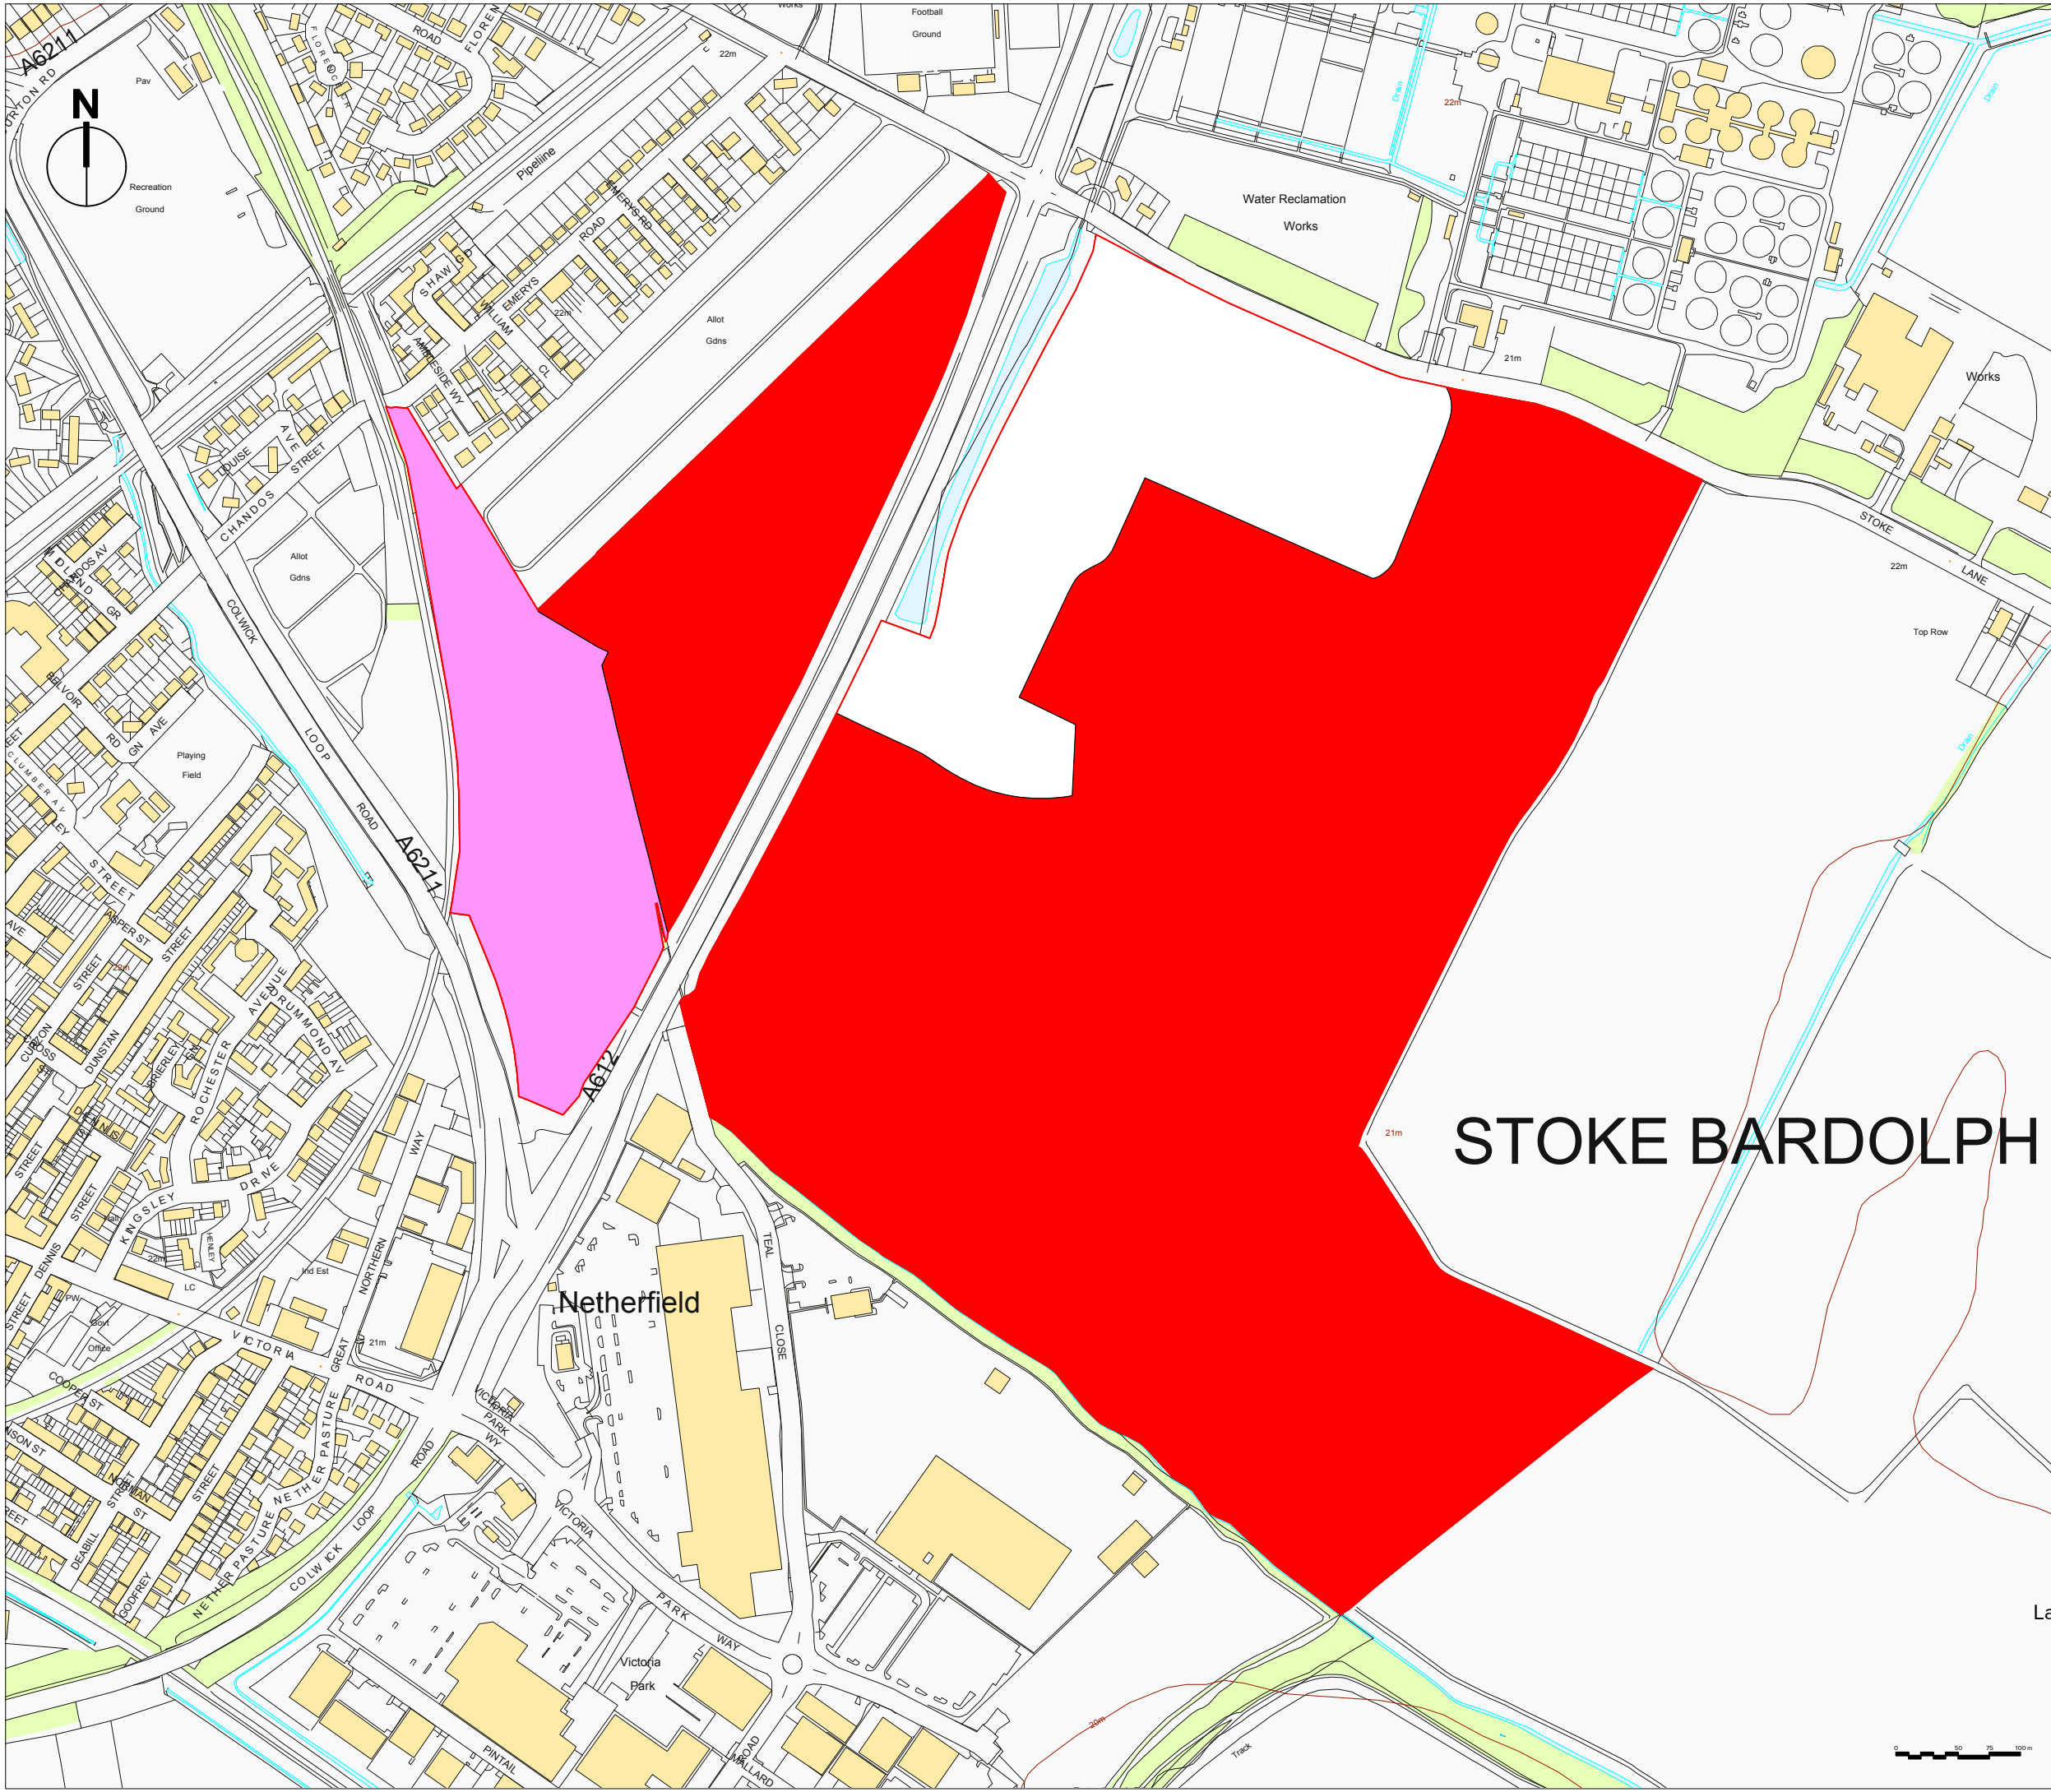

LEGEND

- GBC
- MLPL

STOKE BARDOLPH

Rev	Description	Date
		Rev
	DE076	Drg No
	Northern Trust	Client
	Land off Teal Close, Stoke Bardolph	Project
	Ownership Plan for Savills	Title
	1:5,000 @ A3	Scale